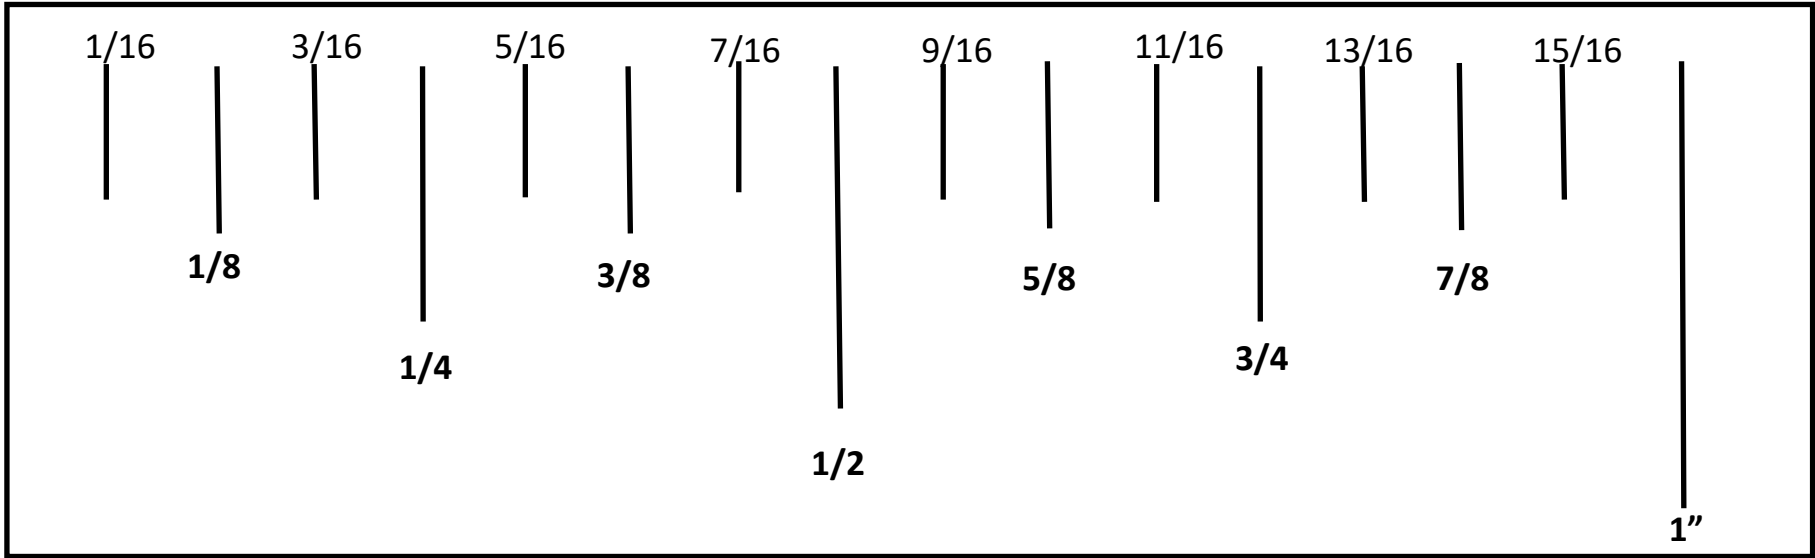

# How to read a ruler

## How to read a ruler /16 per inch.

Note that both graphics below are NOT the true size they are an enlarged graphic to show all the /16 or /8 in an inch.

## How to read a ruler /8 per inch.

Provided to you by Frenchie at [frenchiestamps.com](http://frenchiestamps.com)